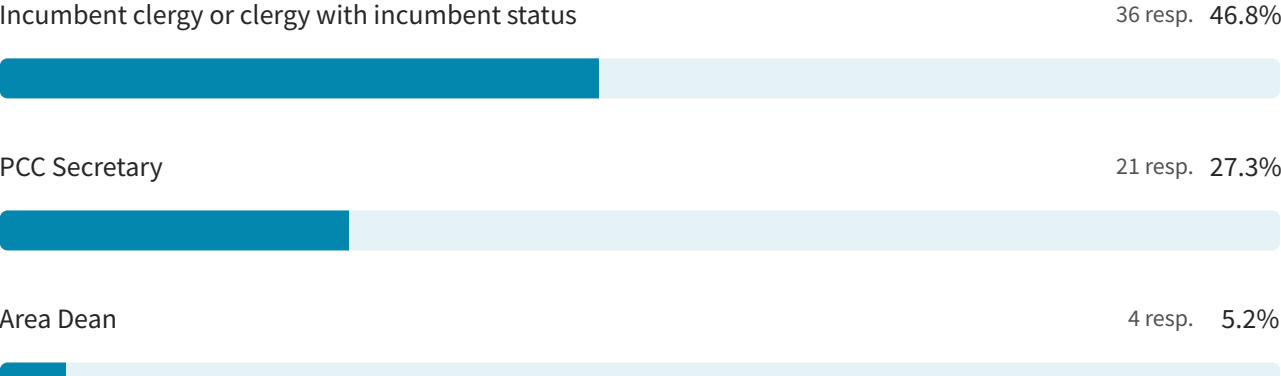

Harlow Archdeaconry Consultation

77 responses

Please tell us the Archdeaconry you serve in

77 out of 77 answered

Please tell us your role

77 out of 77 answered

Please rank the options set out in the potential draft Bishop's Pastoral Orders in order of preference.
 58 out of 77 answered

Option A: the Deanery of Harlow join the archdeaconry of Stansted and the Deanery of Epping Forest and Ongar join the archdeaconry of Chelmsford.

Option B: the Deanery of Harlow and the Deanery of Epping Forest and Ongar both join the archdeaconry of Stansted.