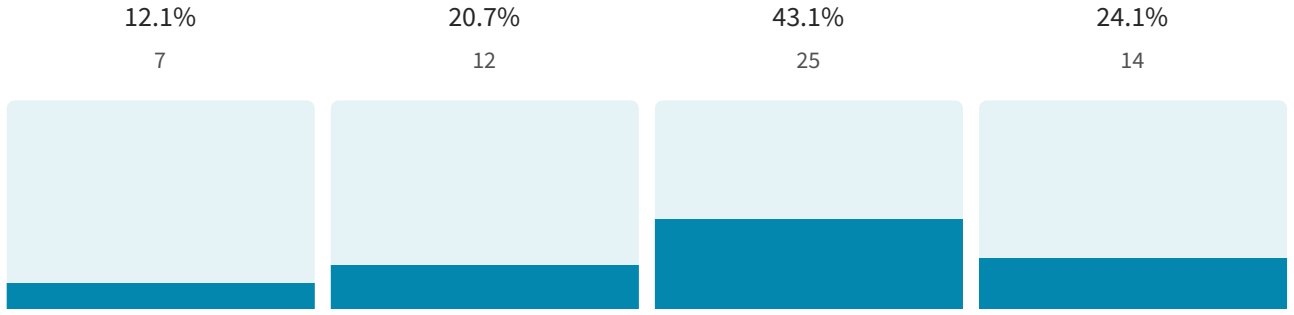

Harlow Archdeaconry Consultation

77 responses

Please tell us the Archdeaconry you serve in

77 out of 77 answered

Please tell us your role

77 out of 77 answered

Please rank the options set out in the potential draft Bishop's Pastoral Orders in order of preference.
 58 out of 77 answered

Option A: the Deanery of Harlow join the archdeaconry of Stansted and the Deanery of Epping Forest and Ongar join the archdeaconry of Chelmsford.

Option B: the Deanery of Harlow and the Deanery of Epping Forest and Ongar both join the archdeaconry of Stansted.