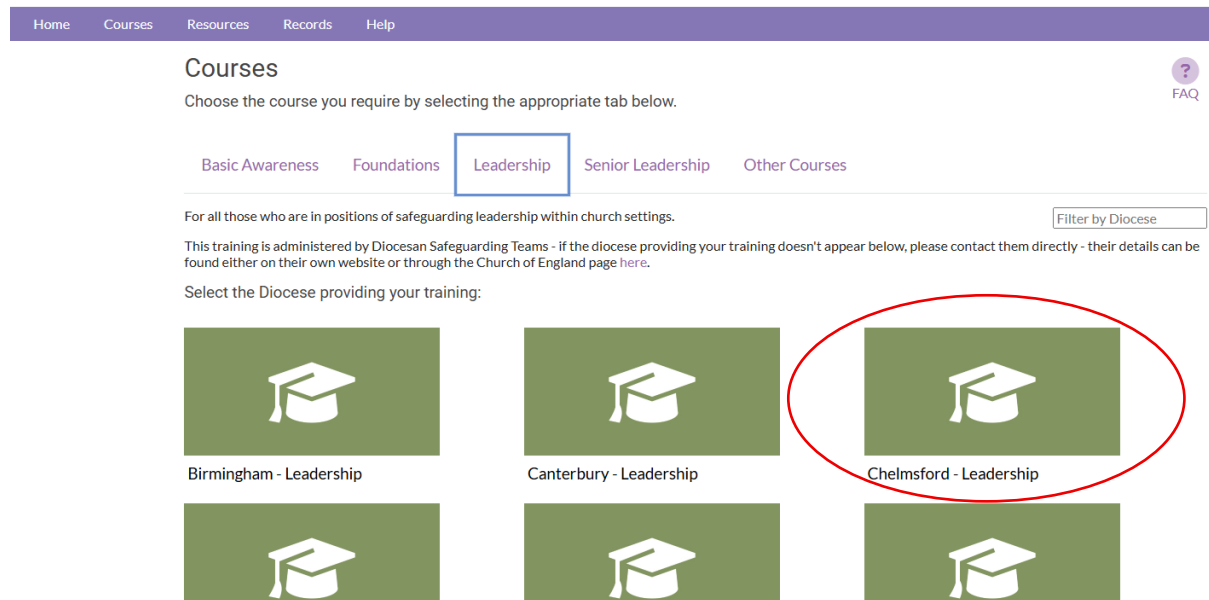

How to find the Chelmsford Leadership course on the portal

After you've logged into the CofE National Safeguarding Team's online Learning Portal (website <https://safeguardingtraining.cofeportal.org/>), scroll down the page and you should see:

Click on Leadership, then you should see:

Click on the green tile (box with graduation cap) that says Chelmsford underneath it.

Then you should be able to apply to enrol (book) onto one of our virtual or in-person sessions.